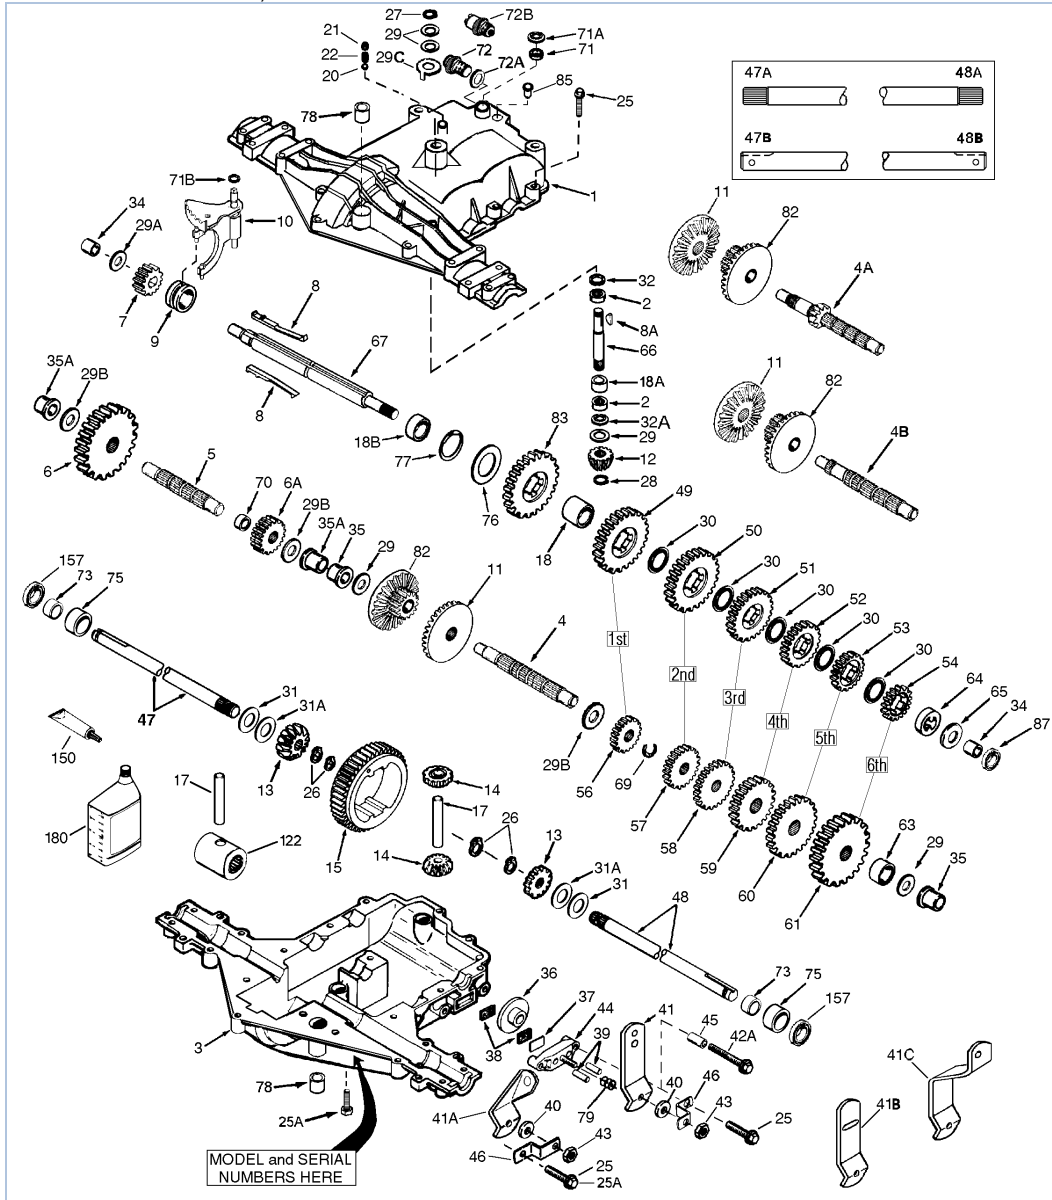

mst.2 206-206-526B / Transaxle

Part List

mst.2 206-206-526B / Transaxle

REF #	ITEM #	DESCRIPTION	QTY	REMARK
1	772143	Transaxle Cover	1	
2	780086A	Needle Bearing 5/8" ID	2	
3	770128	Transaxle Case	1	
4	776395	Countershaft	1	
5	776409	Output Shaft	1	
6	778364	Spur Gear (38 teeth)	1	
6A	778365	Spur Gear (15 teeth-steel)	1	
7	778330	Spur Gear (11 teeth)	1	
8	792136A	Shift Key	2	
9	784352	Shift Collar	1	
10	784378	Shift Rod & Fork	1	
11	778334	Bevel Gear (30 teeth)	1	
12	778309	Input Bevel Pinion (13 teeth)	1	
13	778368	Bevel Gear (13 teeth) (Incl. 14)	2	
14	778368	Bevel Pinion (13 teeth) (Incl. 13)	2	
15	778312A	Ring Gear (43 teeth)	1	
17	786139	Drive Pin	1	
18	786102	Spacer	1	
20	792077A	Ball 5/16" dia	1	
21	792078	Set Screw 3/8-16 x 3/8"	1	
22	792079	Spring	1	
25	792073A	Screw 1/4-20 x 1-1/4"	16	
25A	792177	Screw 1/4-20 x 1-3/8"	2	
26	792125	Retaining Ring (pkg of 2)	4	
27	792035	Retaining Ring	1	
28	788040	Retaining Ring	1	
29	780072	Washer	4	
29A	780160	Washer	1	
29B	780051	Thrust Washer (.762 ID)	2	
30	780108	Washer	5	
31	780001	Washer (.056 wide) (USE AS NEEDED)	2	
31A	780195	Flat Washer (.062 wide)	2	
32	788083	Oil Seal 5/8"	1	
34	780194	Bushing	2	
35	780193	Flanged Bushing	2	
35A	780197	Flanged Bushing 3/4"	2	
36	790075	Brake Disk	1	
37	790007	Brake Pad Plate	1	
38	799021	Brake Pad (pkf of 2)	2	
39	786026	Dowel Pin	2	
40	792076A	Flat washer	1	
41	790008A	Brake Lever	1	
42	792073A	Screw 1/4-20 x 1-1/4"	2	
43	792075	Locknut 5/16-24	1	
44	790025	Brake Pad Holder	1	
46	786086	Brake Lever Bracket	1	
47	774690	Axle (11-15/16" long)	1	
48	774691	Axle (16-1/2" long)	1	
49	778356	Spur Gear (29 teeth)	1	
50	778338	Spur Gear (27 teeth)	1	
51	778354	Spur Gear (23 teeth)	1	
52	778313	Spur Gear (19 teeth)	1	
53	778350	Spur Gear (16 teeth)	1	
54	778346	Spur Gear (15 teeth)	1	
56	778355	Spur Gear (11 teeth)	1	
57	778337	Spur Gear (13 teeth)	1	
58	778353	Spur Gear (17 teeth)	1	
59	778351	Spur Gear (21 teeth)	1	
60	778349	Spur Gear (24 teeth)	1	